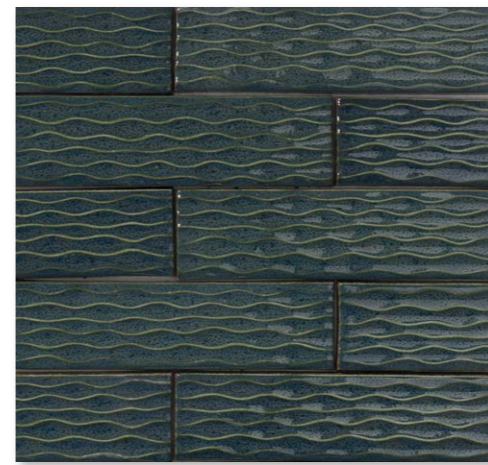

TL80801 juniper rivulet
Glossy Terra Cotta Brick
2 1/4"x7 7/8"x3/8" nominal
0.123 sqft per pcs