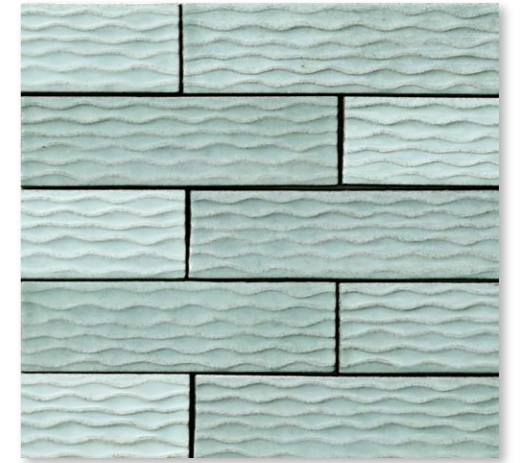

TL80810 sage rivulet
Glossy Terra Cotta Brick
2 1/4"x7 7/8"x3/8" nominal
0.123 sqft per pcs