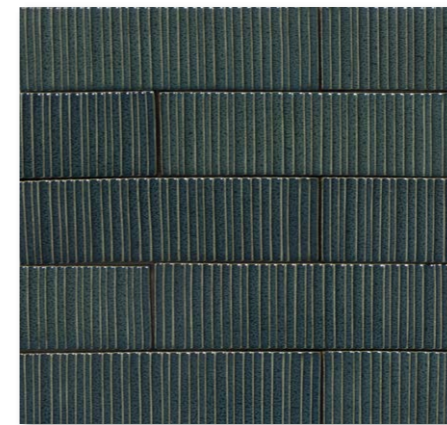

new addition staccato bricks (in stock)

TL80802 juniper staccato
Glossy Terra Cotta Brick
2 1/4"x7 7/8"x3/8" nominal
0.123 sqft per pcs