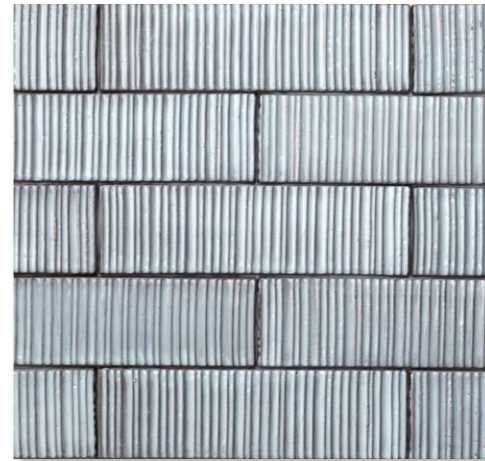

TL80572 Brooklyn Staccato
Glossy Terra Cotta Brick
2 1/4"x7 7/8"x3/8" nominal
0.123 sqft per pcs