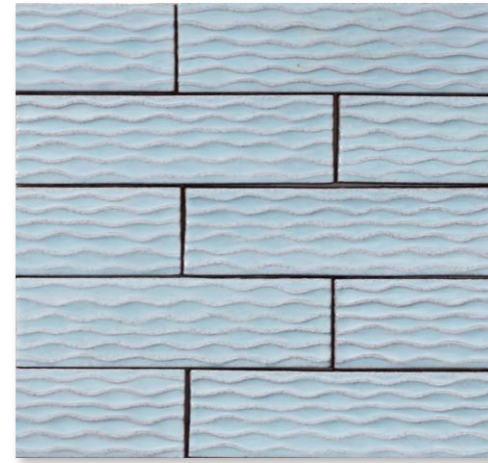

royal white rivulet

new addition rivulet bricks (in stock)

TL80812 royal white rivulet
Glossy Terra Cotta Brick
2 1/4"x7 7/8"x3/8" nominal
0.123 sqft per pcs

TL80810 sage rivulet
Glossy Terra Cotta Brick
2 1/4"x7 7/8"x3/8" nominal
0.123 sqft per pcs