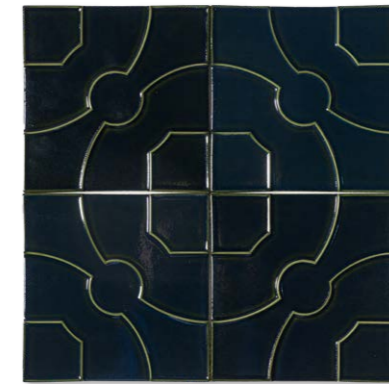

TL80874
prolific rain lafonia
8"x8"x3/8" glossy ceramic
0.44 sqft/pcs