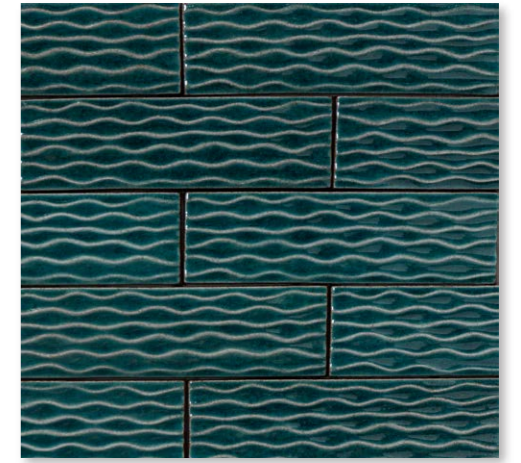

TL80806 aquamarine rivulet
Glossy Terra Cotta Brick
2 1/4"x7 7/8"x3/8" nominal
0.123 sqft per pcs