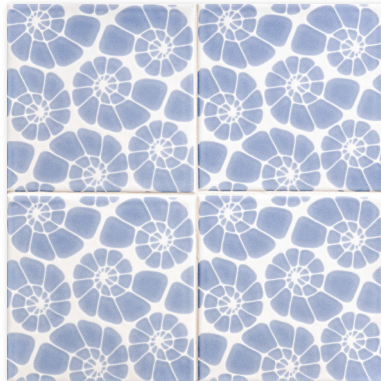

Seaside Tile Ceramic Collection  
Designed by Sue Firestone

Wall Tiles

TL80434  
soft sea blue fishnet galore glossy  
6"x6"x3/8"  
in stock

TL80435  
neutral weave fishnet galore glossy  
6"x6"x3/8"  
in stock

TL80436  
slate grey layered coral glossy  
6"x6"x3/8"  
in stock

TL80437  
sea foam layered coral glossy  
6"x6"x3/8"  
in stock

TL80438  
ocean weave nautilus cluster glossy  
6"x6"x3/8"  
in stock

TL80439  
neutral swirl nautilus cluster glossy  
6"x6"x3/8"  
in stock

TL80440  
coral mist surfs up glossy  
6"x6"x3/8"  
in stock

TL80441  
foggy days surfs up glossy  
6"x6"x3/8"  
in stock

TL80442  
gigdet boards surfs up glossy  
6"x6"x3/8"  
in stock

countryfloors.com