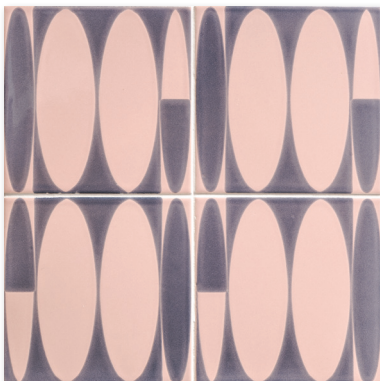

# Seaside Tile Ceramic Collection

Designed by Sue Firestone

Sun, surf and sand inspire the new Seaside Collection of decorative wall tile by renowned interior designer Sue Firestone exclusively for Country Floors. The irresistible tidal pull of California style, for which Ms. Firestone's interiors firm is renowned, imbues these decorative ceramic tiles. Channeling a mix of sizzling 60s mod style and summer-of-love boho inspirations, the award-winning designer has translated her love of coastal living into designs with a fresh and distinctive 21st century vibe. Colors encompass a mix of sand, sea, sky and coral-tinged sunsets.

Seaside Tile Ceramic Collection  
Designed by Sue Firestone

Wall Tiles

TL80434  
soft sea blue fishnet galore glossy  
6"x6"x3/8"  
in stock

TL80435  
neutral weave fishnet galore glossy  
6"x6"x3/8"  
in stock

TL80436  
slate grey layered coral glossy  
6"x6"x3/8"  
in stock

TL80437  
sea foam layered coral glossy  
6"x6"x3/8"  
in stock

TL80438  
ocean weave nautilus cluster glossy  
6"x6"x3/8"  
in stock

TL80439  
neutral swirl nautilus cluster glossy  
6"x6"x3/8"  
in stock

TL80440  
coral mist surfs up glossy  
6"x6"x3/8"  
in stock

TL80441  
foggy days surfs up glossy  
6"x6"x3/8"  
in stock

TL80442  
gigdet boards surfs up glossy  
6"x6"x3/8"  
in stock

countryfloors.com