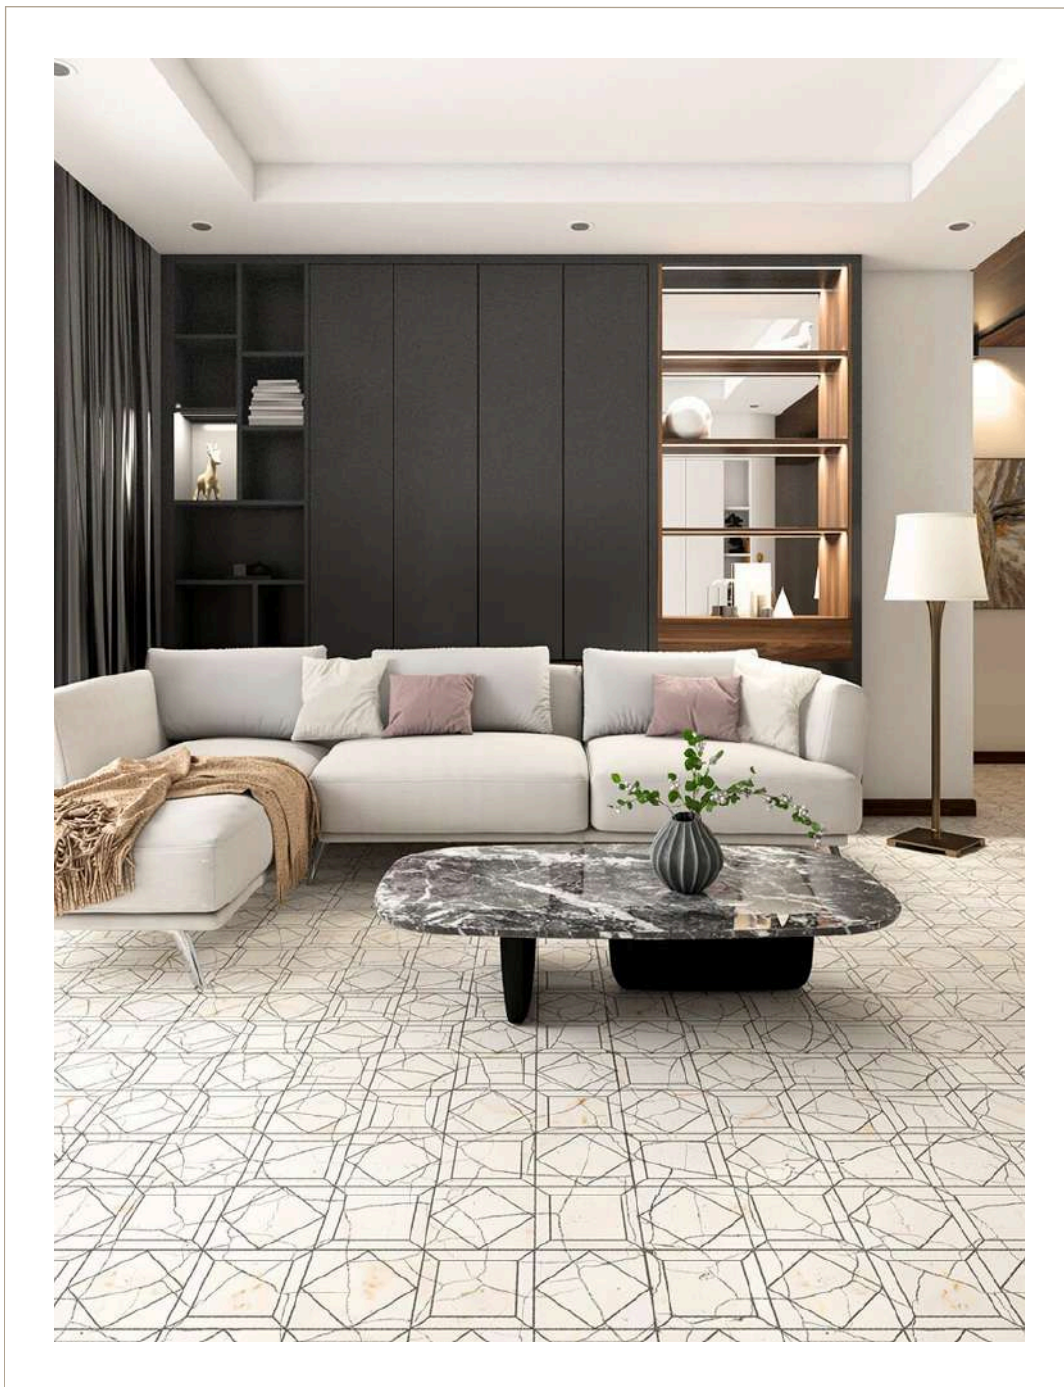

palazzoli antica

marble collection

MARBLE SYSTEMS