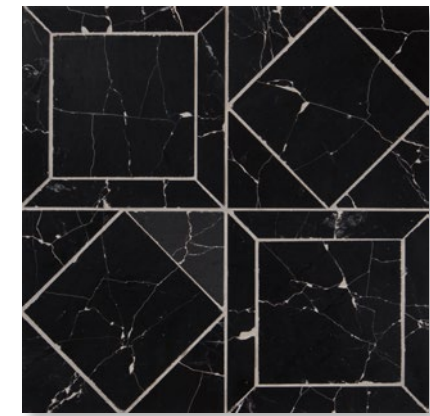

palazzo
marble collection

MARBLE SYSTEMS

calacatta viola honed marble palazzo pattern

floor / wall tiles

MS60015
bianco dolomiti honed marble
palazzo pattern
12"x12"x3/8" sheets
1.0 sqft/pcs
in stock

MS60016
calacatta viola honed marble
palazzo pattern
12"x12"x3/8" sheets
1.0 sqft/pcs
in stock

MS60017
calacatta amber honed marble
palazzo pattern
12"x12"x3/8" sheets
1.0 sqft/pcs
in stock

MS60018
black honed marble
palazzo pattern
12"x12"x3/8" sheets
1.0 sqft/pcs
in stock

MARBLE SYSTEMS

www.marblesystems.com