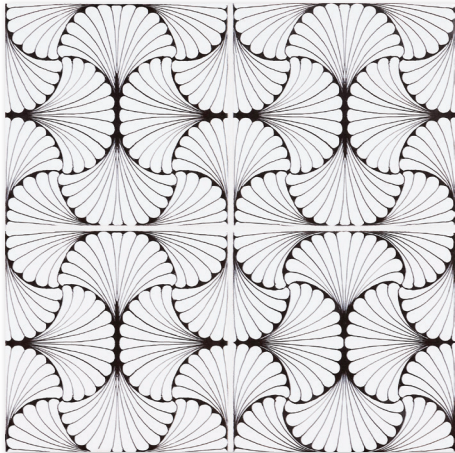

Our new Novelty Classic Ceramic Tile Collection of glossy ceramic wall tiles is perfect for creating the richness of a layered interior with a modern twist. Beautifully edited down to a sleek, chic capsule collection by their designer, noted American tile artist Anamarie Kis and manufactured exclusively by Country Floors, there are three patterns, each in three colorways, ready to create a lasting impression in any room. There's Leaf, sinuous gingko leaf shapes woven into a seamless lattice, Twisted, a revelatory spiral flourish connected by a swish and a wave that somehow add up to something almost geometric and finally Diamonds, a whimsically interpretive update of antique quilting patterns in which a cluster of diamond shapes can conjure wheels, blossoms or starbursts.

Wall Tiles

TL80369
blue leaf glossy
6"x6"x3/8"
in stock

TL80375
black leaf glossy
6"x6"x3/8"
in stock

TL80377
blue twisted glossy
6"x6"x3/8"
in stock

TL80389
black twisted glossy
6"x6"x3/8"
in stock

TL80376
blue diamonds glossy
6"x6"x3/8"
in stock