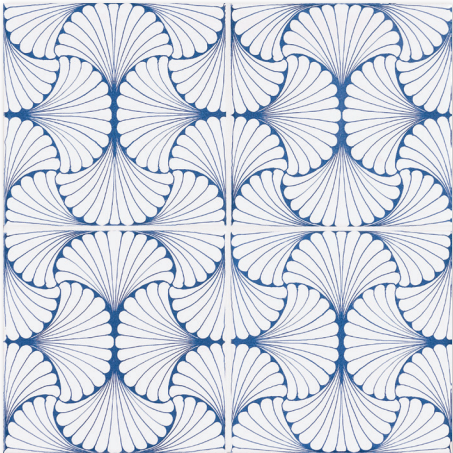

Wall Tiles

TL80369
blue leaf glossy
6"x6"x3/8"
in stock