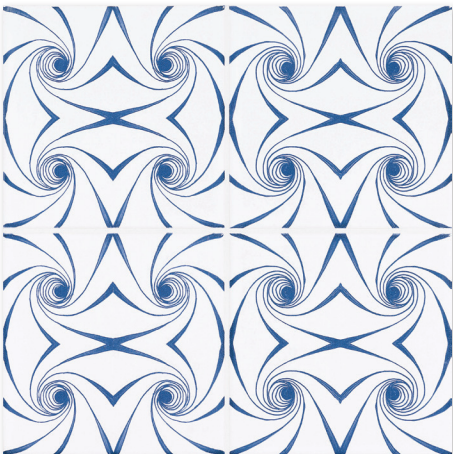

Wall Tiles

TL80369
blue leaf glossy
6"x6"x3/8"
in stock

TL80375
black leaf glossy
6"x6"x3/8"
in stock

TL80377
blue twisted glossy
6"x6"x3/8"
in stock

TL80389
black twisted glossy
6"x6"x3/8"
in stock

TL80376
blue diamonds glossy
6"x6"x3/8"
in stock