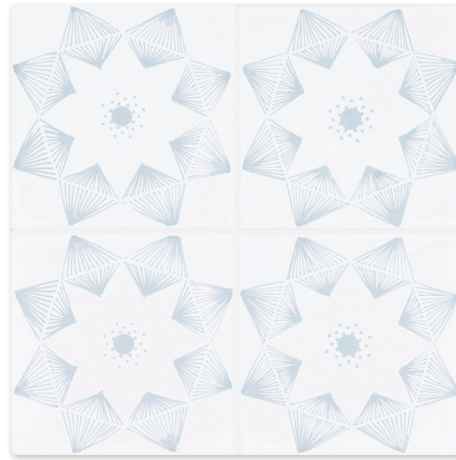

TL80371
black diamonds glossy
6"x6"x3/8"
in stock

Blue Twisted Glossy

Wall Tiles (In Stock)

TL80387
gray leaf glossy
6"x6"x3/8"
in stock

TL80388
grey diamonds glossy
6"x6"x3/8"
in stock

TL80453
novelty classic field tile
6"x6"x3/8" glazed & glossy ceramic tile
in stock