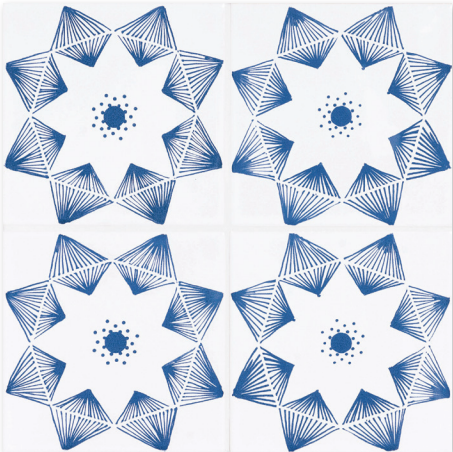

Wall Tiles

TL80369
blue leaf glossy
6"x6"x3/8"
in stock

TL80375
black leaf glossy
6"x6"x3/8"
in stock

TL80377
blue twisted glossy
6"x6"x3/8"
in stock

TL80389
black twisted glossy
6"x6"x3/8"
in stock

TL80376
blue diamonds glossy
6"x6"x3/8"
in stock

TL80371
black diamonds glossy
6"x6"x3/8"
in stock

Blue Twisted Glossy

Wall Tiles (In Stock)

TL80387
gray leaf glossy
6"x6"x3/8"
in stock

TL80388
grey diamonds glossy
6"x6"x3/8"
in stock

TL80453
novelty classic field tile
6"x6"x3/8" glazed & glossy ceramic tile
in stock