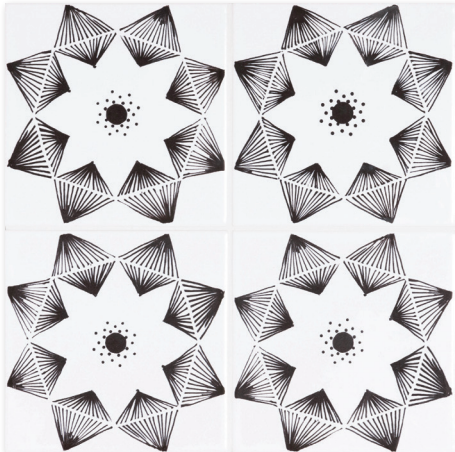

Our new Novelty Classic Ceramic Tile Collection of glossy ceramic wall tiles is perfect for creating the richness of a layered interior with a modern twist. Beautifully edited down to a sleek, chic capsule collection by their designer, noted American tile artist Anamarie Kis and manufactured exclusively by Country Floors, there are three patterns, each in three colorways, ready to create a lasting impression in any room. There's Leaf, sinuous gingko leaf shapes woven into a seamless lattice, Twisted, a revelatory spiral flourish connected by a swish and a wave that somehow add up to something almost geometric and finally Diamonds, a whimsically interpretive update of antique quilting patterns in which a cluster of diamond shapes can conjure wheels, blossoms or starbursts.

Wall Tiles

TL80369
blue leaf glossy
6"x6"x3/8"
in stock

TL80375
black leaf glossy
6"x6"x3/8"
in stock

TL80377
blue twisted glossy
6"x6"x3/8"
in stock

TL80389
black twisted glossy
6"x6"x3/8"
in stock

TL80376
blue diamonds glossy
6"x6"x3/8"
in stock