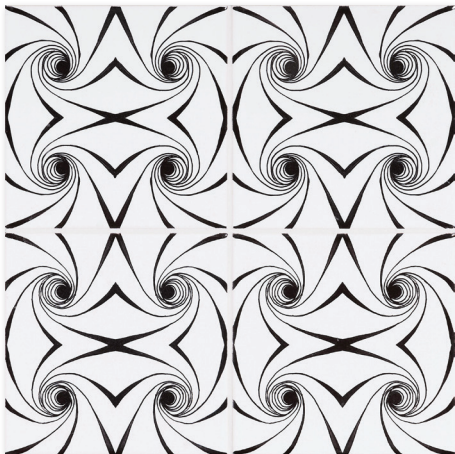

Wall Tiles

TL80369
blue leaf glossy
6"x6"x3/8"
in stock

TL80375
black leaf glossy
6"x6"x3/8"
in stock

TL80377
blue twisted glossy
6"x6"x3/8"
in stock

TL80389
black twisted glossy
6"x6"x3/8"
in stock

TL80376
blue diamonds glossy
6"x6"x3/8"
in stock