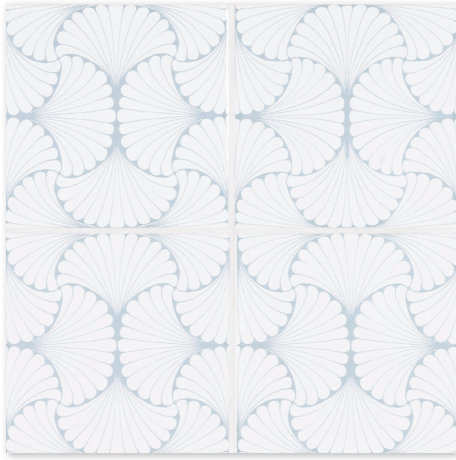

Our new Novelty Classic Ceramic Tile Collection of glossy ceramic wall tiles is perfect for creating the richness of a layered interior with a modern twist. Beautifully edited down to a sleek, chic capsule collection by their designer, noted American tile artist Anamarie Kis and manufactured exclusively by Country Floors, there are three patterns, each in three colorways, ready to create a lasting impression in any room. There's Leaf, sinuous gingko leaf shapes woven into a seamless lattice, Twisted, a revelatory spiral flourish connected by a swish and a wave that somehow add up to something almost geometric and finally Diamonds, a whimsically interpretive update of antique quilting patterns in which a cluster of diamond shapes can conjure wheels, blossoms or starbursts.

Wall Tiles

TL80369
blue leaf glossy
6"x6"x3/8"
in stock

TL80375
black leaf glossy
6"x6"x3/8"
in stock

TL80377
blue twisted glossy
6"x6"x3/8"
in stock

TL80389
black twisted glossy
6"x6"x3/8"
in stock

TL80376
blue diamonds glossy
6"x6"x3/8"
in stock

TL80371
black diamonds glossy
6"x6"x3/8"
in stock

Blue Twisted Glossy

Wall Tiles (In Stock)

TL80387
gray leaf glossy
6"x6"x3/8"
in stock

TL80388
grey diamonds glossy
6"x6"x3/8"
in stock

TL80453
novelty classic field tile
6"x6"x3/8" glazed & glossy ceramic tile
in stock