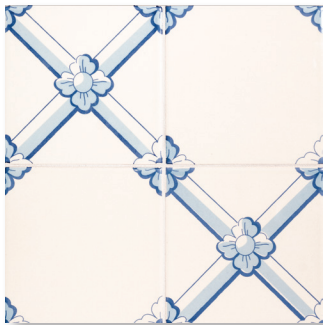

Kaleidoscope Glazed

Decorative Wall Tiles

WLV20291  
122 kaleidoscope blue  
glazed ceramic  
6"x6"x3/8"  
in stock

WLV20540  
kaleidoscope multi color  
glazed ceramic  
6"x6"x3/8"  
in stock

WLV20302  
198 camelias blue  
glazed ceramic  
6"x6"x3/8"  
in stock