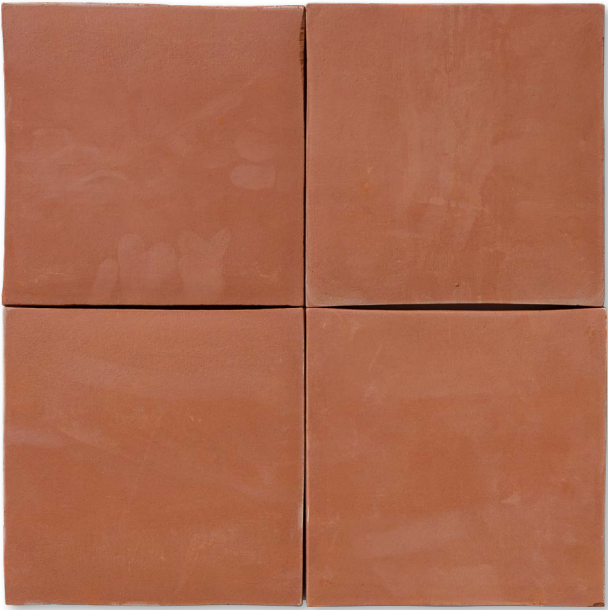

COUNTRY FLOORS®

Mgm Terra Cotta

Collection

Hand Made Dark Terra Cotta 6"x6"

Mgm Terra Cotta

For thousands of years since early civilizations terra cotta tiles have been used for floor and wall coverings. Coming straight from earth translated from Italian as "baked earth", our terra cotta collections add natural vibes and organic textures to your residential and commercial spaces.

Usage

	Light	Dark
Shower Floors & Walls	X	X
Residential Interior Floors & Walls	X	X
Residential Exterior Floors & Walls	X	X
Commercial Interior Floors & Walls		X
Commercial Exterior Floors & Walls		X

Water Absorption	Dark Body %7 - Light Body %12
Resistance to Thermal Shock	Not Damaged
Moisture Expansion	%0.03
Frost Resistance	Not Damaged
Classification of slip resistance	R12

Handmade Light Terra Cotta 6" x 6"

TL80657
Handmade Terra Cotta Light
6"x6"x3/8" nominal

TL80658
Handmade Terra Cotta Dark
6"x6"x3/8" nominal

Hand Pressed Dark Terra Cotta 6"x6"

TL80659
Hand Pressed Terra Cotta Light
6"x6"x3/8" nominal