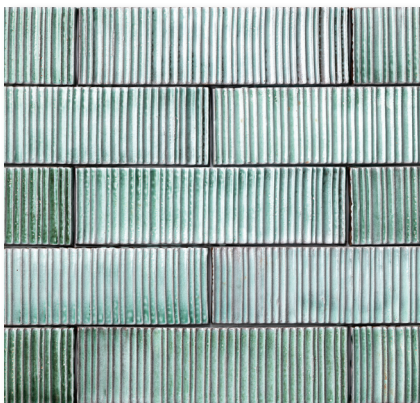

seaweed glossy

Forte Brick Terracotta Collection

We never tire of creating new iterations of this authentic, substantial, original form of baked earth. Forte Brick is a tile that's sophisticated yet feels grounded, combining the sleek and the tactile, the cool and the casual, the urban and the agrarian.

TL80582 royal white legato
glossy terra cotta brick
2 1/4"x7 7/8"x3/8"
0.12 sqft / pcs
in stock

TL80575 sky staccato
glossy terra cotta brick
2 1/4"x7 7/8"x3/8"
0.12 sqft / pcs
in stock

TL80584 sky legato
glossy terra cotta brick
2 1/4"x7 7/8"x3/8"
0.12 sqft / pcs
in stock