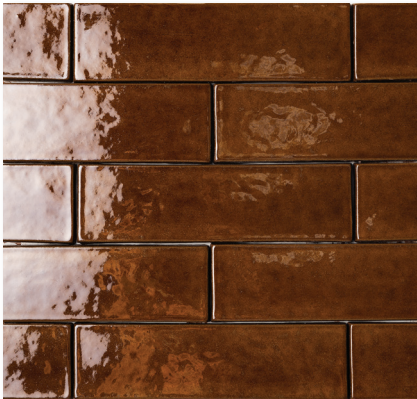

Wall Tiles

Bricks

TL80570 hickory
glossy terra cotta brick
2 1/4"x7 7/8"x3/8"
0.12 sqft / pcs
in stock